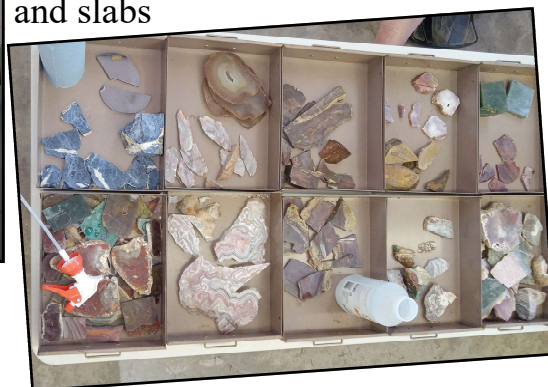

Frantom 8 inch
Cabbing Machine
w/extras

Large polishing wheels
8' Expandable wheel
Diamond Belts
various disk parts

\$835.00
Raytech LS-10S A
cover and extra blade

\$550.00

Raytech LS-10S A
extra blade

\$350.00
30 drawer heavy metal cabinet
wall or floor mount and comes
with about \$400 worth of rock
and slabs